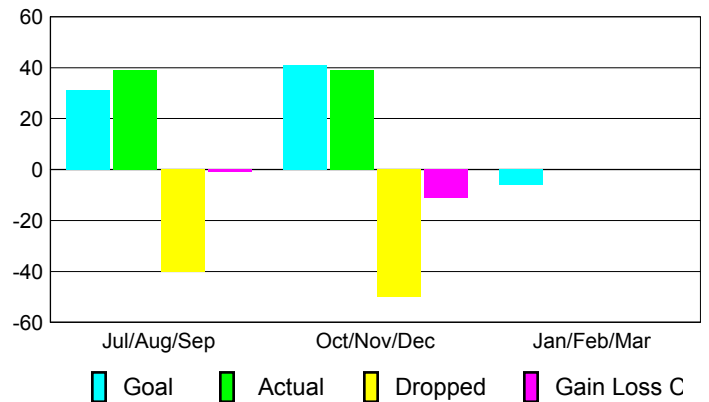

### YTD Status Quo Clubs 2012-2013

Status Quo Clubs Compared to Status Quo Members

## MEMBERSHIP

**Membership Results**  
2012-2013

**Membership**  
2011-2012

Month	Net Memb Goal	Actual New Memb	Actual Dropped Memb	Gain/Loss of Memb	Gain/Loss of Memb
Jul/Aug/Sep	31	39	-40	-1	8
Oct/Nov/Dec	41	39	-50	-11	-13
Jan/Feb/Mar	-6				-31
<b>Totals</b>	<b>66</b>	<b>78</b>	<b>-90</b>	<b>-12</b>	<b>-36</b>

### Membership Results 2012-2013

Goal, New, Dropped, Gain/Loss

### Comparison of Membership Gain/Loss

Current Year Compared to the Previous Year