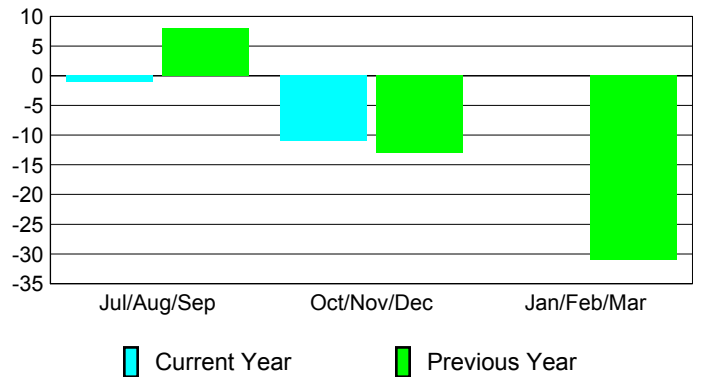

Gender Comparison 2012-2013

Jul/Aug/Sep

Oct/Nov/Dec

Jan/Feb/Mar

Male

Female