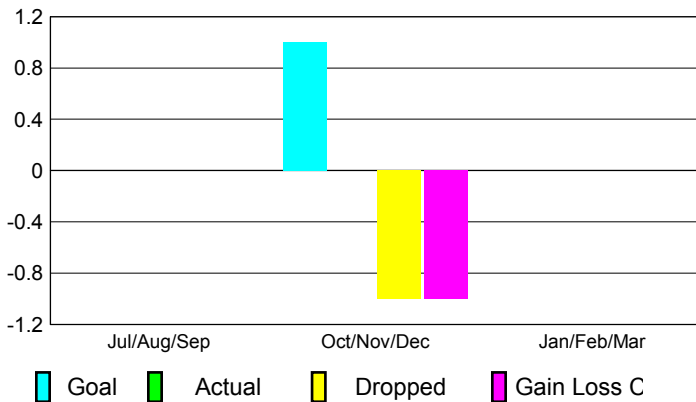

## CLUBS

**Club Results**  
2012-2013

**Clubs**  
2011-2012

Month	New Club Goal	Actual New Clubs	Actual Dropped Clubs	Gain/Loss of Clubs	Gain/Loss of Clubs
Jul/Aug/Sep	0	0	0	0	0
Oct/Nov/Dec	1	0	-1	-1	0
Jan/Feb/Mar	0				0
<b>Totals</b>	<b>1</b>	<b>0</b>	<b>-1</b>	<b>-1</b>	<b>0</b>

### Club Results 2012-2013

Goal, New, Dropped, Gain/Loss

### Comparison of Club Gain/Loss

Current Year Compared to the Previous Year